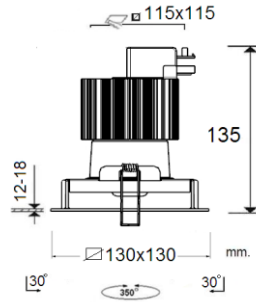

DALI DIMM Version

L AN4232040	1x12W	LED	990 gr.
L AN4232041	1x18W	LED	990 gr.

Lamba/Lamp

Renk Seçenekleri / Color Options

3000K -4000K

Led Bilgileri/LED Information

Işık rengi Color temperature (K)	Güç tüketimi Consumed power W	Çalışma akımı Input current mA	Çalışma gerilimi Input voltage V	Lumen değeri Lumen output lm(tc: 85°C)	Min. Renksel geriverim Min. Color rendering ra
3000	12	350	35	1500	%80
3000	18	500	36	2000	%80
4000	12	350	35	1500	%80
4000	18	500	36	2000	%80

* Minimum LED ömrü 50.000 Saat / Minimum LED life time 50.000 Hours