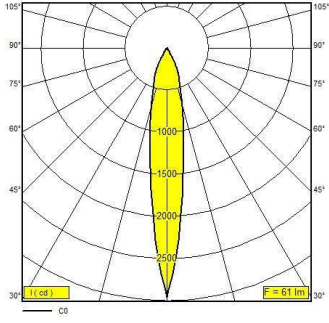

18° 12W (3000K)