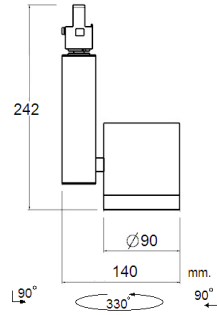

Spesifikasyonlar:

- Electrostatic powder coated
- Extruded aluminium body and heat sink
- Aluminium frame
- Adjustability allows 180° rotation for the vertical axis and 330° tilting for the horizontal axis
- Transparent or frosted plexiglass
- 18° - 30° - 48° beam angle options
- Vacuum-metalized reflector
- 3-phase track adaptor

L SP1422010	1x12W	LED	885 gr.
L SP1422011	1x18W	LED	885 gr.

DALI DIMM Version

L SP1422110	1x12W	LED	950 gr.
L SP1422111	1x18W	LED	950 gr.

Lamba/LampRenk Seçenekleri / Color Options

3000K -4000K

Led Bilgileri/LED Information