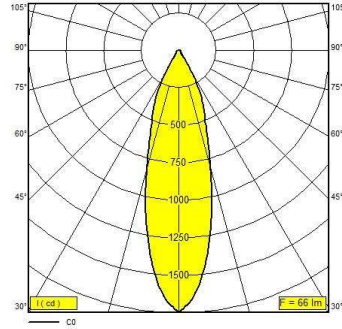

30° 12W (3000K)