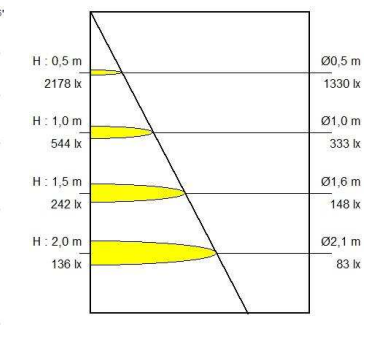

45° (3000K)