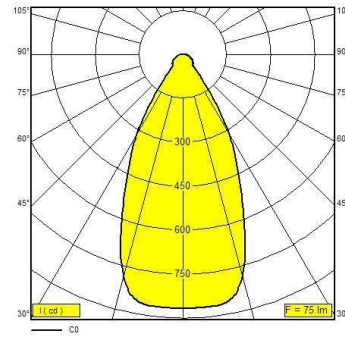

Şeffaf Cam / Transparent Glass

30° (2700K)

30° (3000K)

45° (2700K)

45° (3000K)

Buzlu Cam / Frosted Glass

30° (2700K)

30° (3000K)