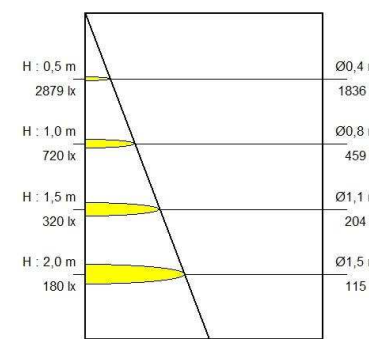

Şeffaf Cam / Transparent Glass

30° (2700K)

30° (3000K)

45° (2700K)

45° (3000K)

Buzlu Cam / Frosted Glass

30° (2700K)

30° (3000K)