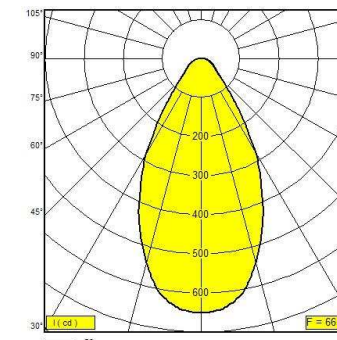

45° (3000K)