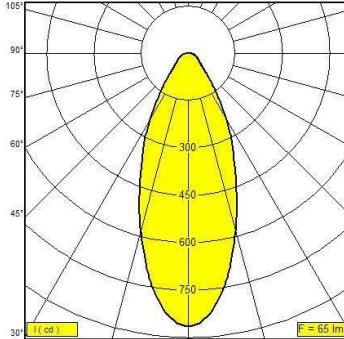

Şeffaf Cam / Transparent Glass

30° (2700K)

30° (3000K)

45° (2700K)

45° (3000K)

Buzlu Cam / Frosted Glass

30° (2700K)

30° (3000K)