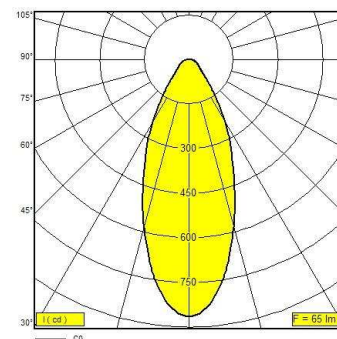

Şeffaf Cam / Transparent Glass

30° (2700K)

30° (3000K)

45° (2700K)

45° (3000K)

Buzlu Cam / Frosted Glass

30° (2700K)

30° (3000K)