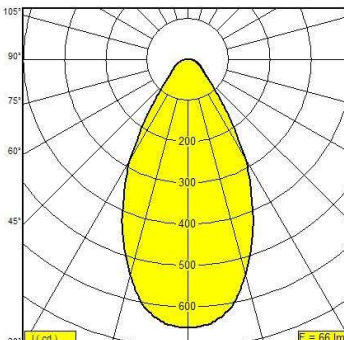

Şeffaf Cam / Transparent Glass

30° (2700K)

30° (3000K)

45° (2700K)

45° (3000K)

Buzlu Cam / Frosted Glass

30° (2700K)

30° (3000K)