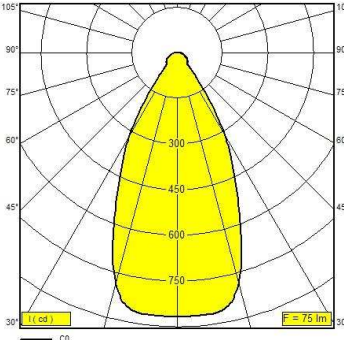

Şeffaf Cam / Transparent Glass

30° (2700K)

30° (3000K)

45° (2700K)

45° (3000K)

Buzlu Cam / Frosted Glass

30° (2700K)

30° (3000K)