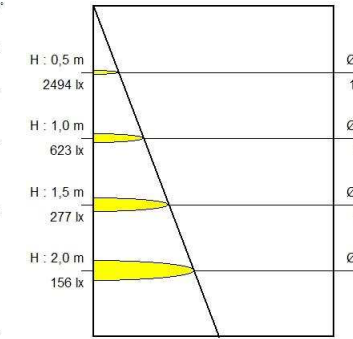

Şeffaf Cam / Transparent Glass

30° (2700K)

30° (3000K)

45° (2700K)

45° (3000K)

Buzlu Cam / Frosted Glass

30° (2700K)

30° (3000K)