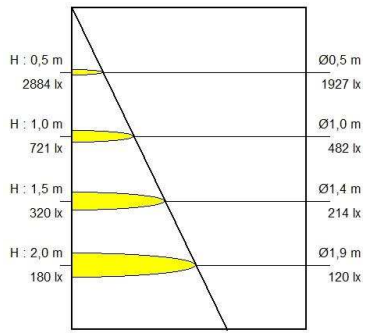

Şeffaf Cam / Transparent Glass

30° (2700K)

30° (3000K)

45° (2700K)

45° (3000K)

Buzlu Cam / Frosted Glass

30° (2700K)

30° (3000K)