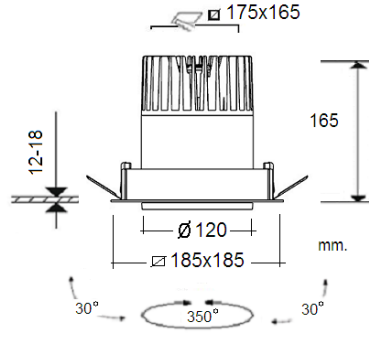

Lamba/Lamp

Renk Seçenekleri / Color Options

LED Modul
3000K

ZHAGA LED Modul
3000K - 4000K

Led Bilgileri/LED Information

LED Modul

Işık rengi Color temperature K	Güç tüketimi Consumed power W	Çalışma akımı Input current mA	Çalışma gerilimi Input voltage V	Lumen değeri Lumen output lm(tc: 55°C)	Min. Renksel geriverim Min. Color rendering ra
3000	20	500	36	2000	%80
3000	30	850	38	3500	%80
3000	40	1050	37	4500	%80
3000	50	1200	38	4900	%80

ZHAGA LED Modul

Işık rengi Color temperature K	Güç tüketimi Consumed power W	Çalışma akımı Input current mA	Çalışma gerilimi Input voltage V	Lumen değeri Lumen output lm(tc: 55°C)	Min. Renksel geriverim Min. Color rendering ra
3000	20	500	43	2625	%80
4000	20	500	43	2690	%80
3000	30	700	44	3551	%80
4000	30	700	44	3645	%80

* Minimum LED ömrü 50.000 Saat / Minimum LED life time 50.000 Hours