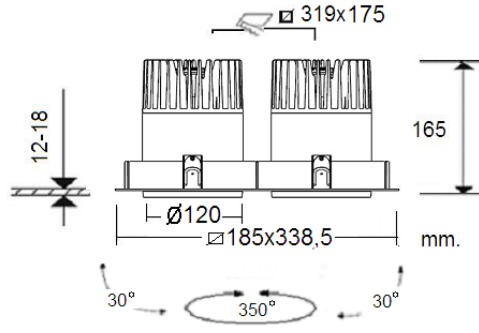

Lamba/Lamp

Renk Seçenekleri / Color Options

LED Modul
3000K

ZHAGA LED Modul
3000K - 4000K

Led Bilgileri/LED Information

LED Modul

Işık rengi Color temperature K	Güç tüketimi Consumed power W	Çalışma akımı Input current mA	Çalışma gerilimi Input voltage V	Lumen değeri Lumen output lm(tc: 55°C)	Min. Renksel geriverim Min. Color rendering ra
3000	20	500	36	2000	%80
3000	30	850	38	3500	%80
3000	40	1050	37	4500	%80
3000	50	1200	38	4900	%80

ZHAGA LED Modul

Işık rengi Color temperature K	Güç tüketimi Consumed power W	Çalışma akımı Input current mA	Çalışma gerilimi Input voltage V	Lumen değeri Lumen output lm(tc: 55°C)	Min. Renksel geriverim Min. Color rendering ra
3000	20	500	43	2625	%80
4000	20	500	43	2690	%80
3000	30	700	44	3551	%80
4000	30	700	44	3645	%80

* Minimum LED ömrü 50.000 Saat / Minimum LED life time 50.000 Hours